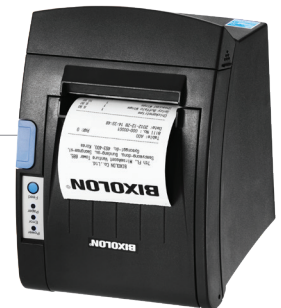

# SRP-350III

3 inch POS printer

Retail

Restaurants & Bars

Ticketing

Kiosk

### Powerful Printing Performance

- Fast printing up to 250mm/sec (25% faster than the SRP-350II)
- 4-type dithering options for graphic printing
- A family of the world-class SRP-350 line

### Multiple interface choice

- Built-in USB with a choice of Serial, Parallel, or Ethernet

## 3 inch POS printer